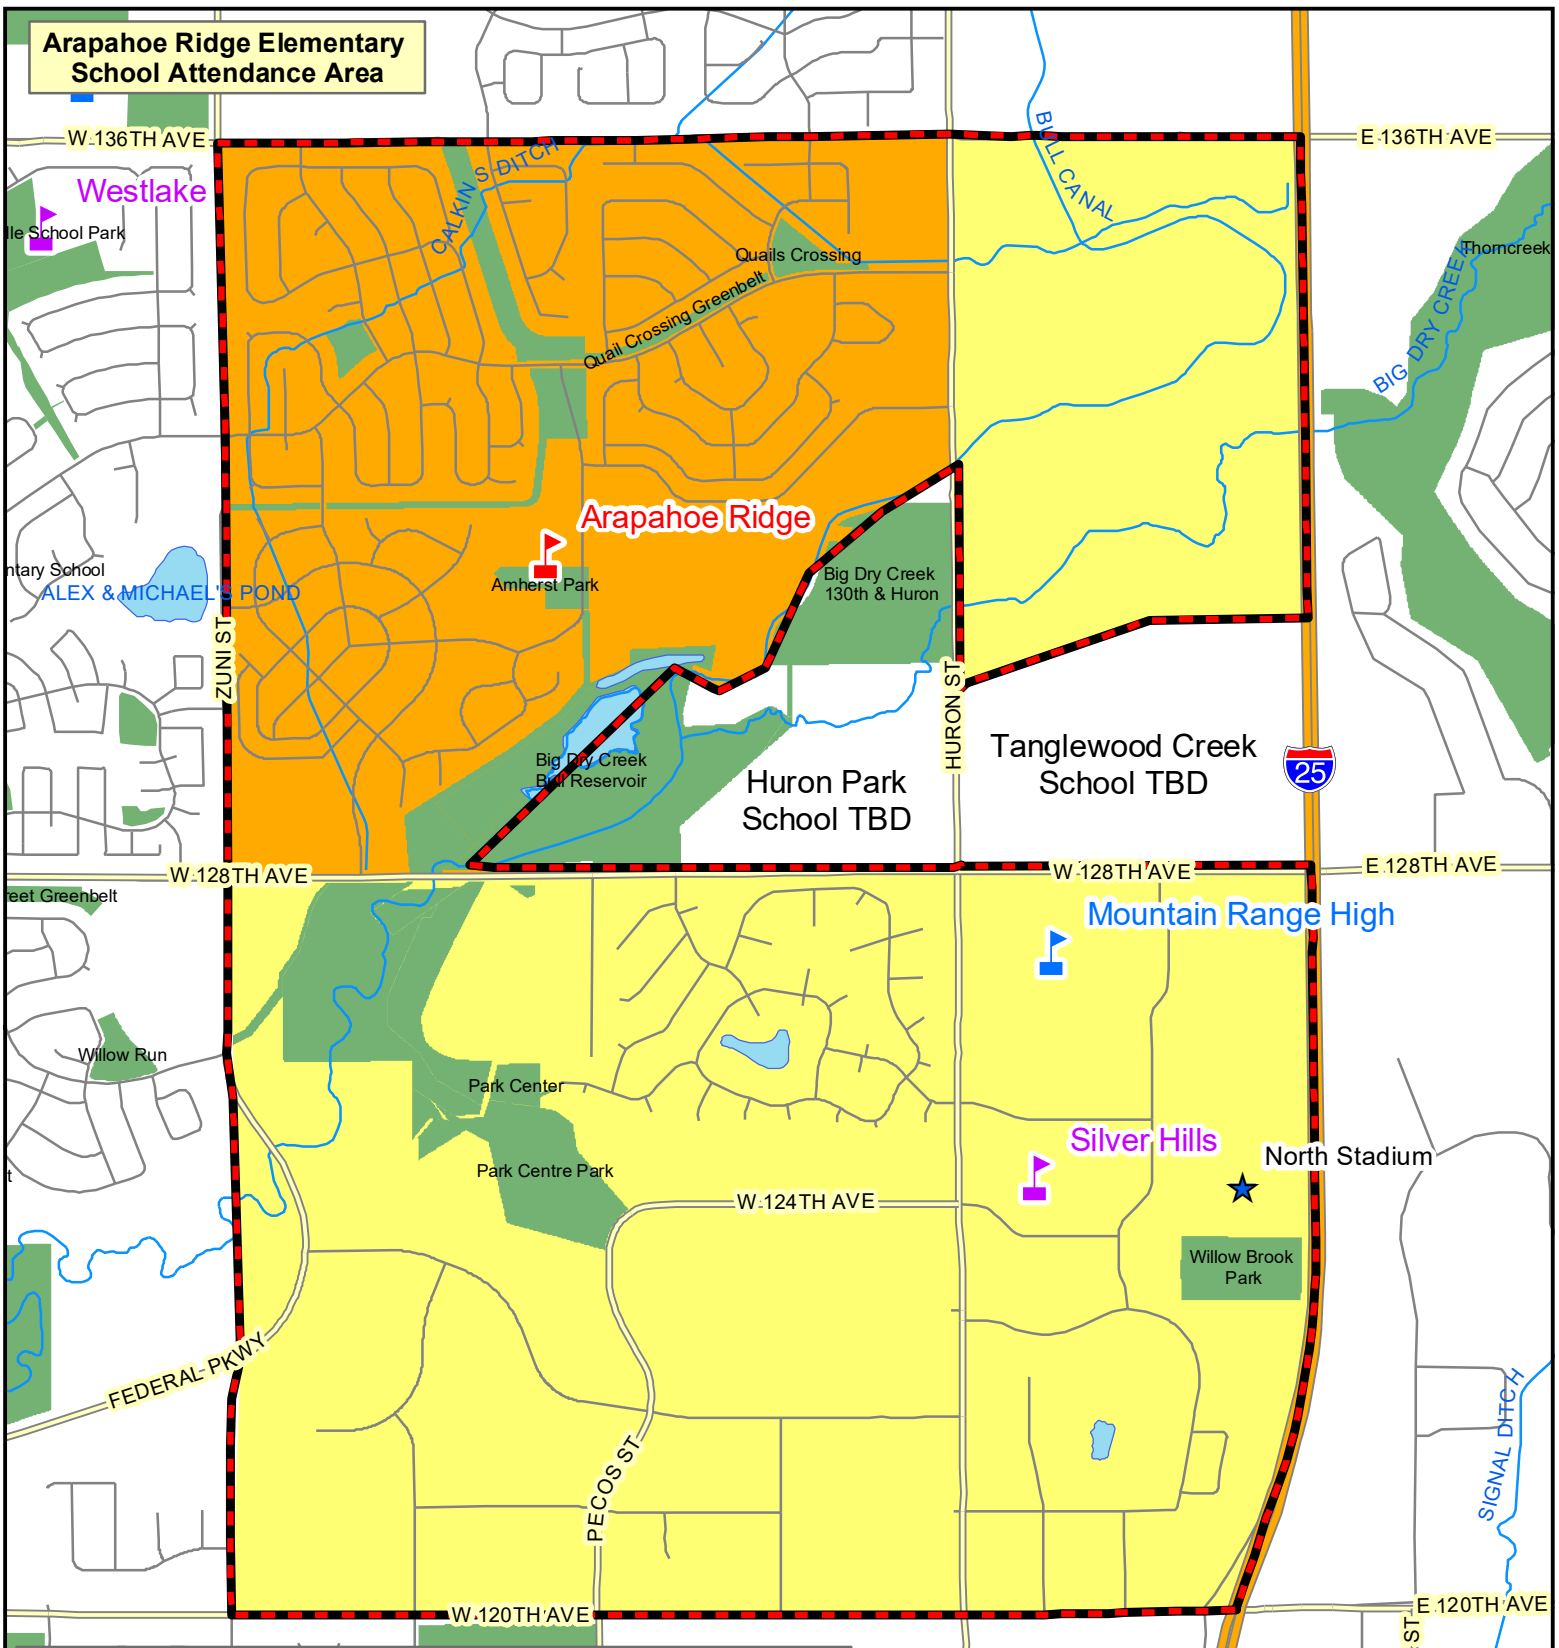

**Arapahoe Ridge Elementary School Attendance Area**

**Adams 12**  
**Five Star Schools**  
**Arapahoe Ridge Elementary School**  
 13095 Pecos St.  
 Westminster, CO 80234  
 (720) 972-5740

- Elementary Schools
- Middle Schools
- High Schools
- Arapahoe Ridge Attendance Area
- Transportation Service Area
- Walk Area
- Five Star District Boundary
- Trails

This map is for representation purposes only and does not determine exact boundaries of walk area, transportation service area or school attendance area. Hazard transportation service area as established by Superintendent's Policy 3541-Student Transportation 3.4.2

ND